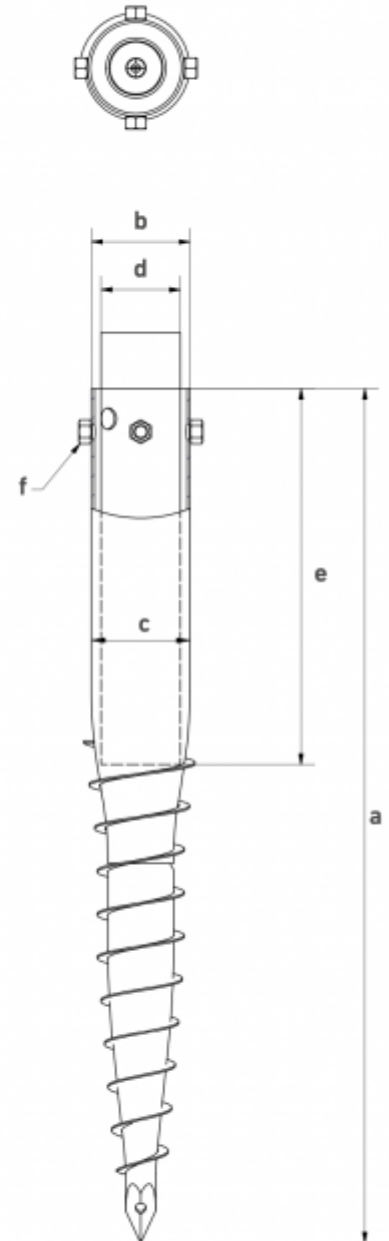

Technical Data

	KSF G 114x1300-4xM16	KSF G 114x1000-4xM16
a	Length (mm) (± 25 mm)	
	1300	990
b	Shaft outer diameter (mm)	
	114.30	114.30
c	Inner diameter (mm)	
	107.10	107.10
d	Diameter setting (mm)	
	100 90 80 76	100 90 80 76
e	Depth setting (mm) (± 25 mm)	
	490 540 570 590	350 400 440 460
f	Thread	
	4 x M16	4 x M16

Online Service

	KSF G 114x1300-4xM16	KSF G 114x1000-4xM16
--	----------------------	----------------------

Webkey

G2546111D

G2546011D